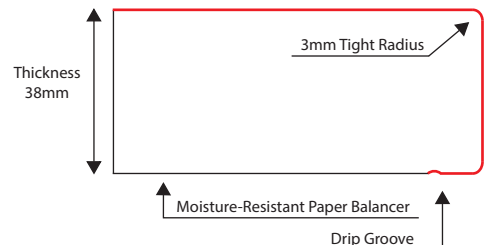

Gloss Range

38mm EUROPEAN MATT/GLOSS WORKTOPS

3mm Radius

3650mm x 600mm x 38mm SR

3650mm x 900mm x 38mm DR - Breakfast Bar

SPECIALS

October - November 2017

\$180.00 + GST

Pull Out Sink Mixer
Black/Chrome Finish
40mm Ceramic Disc Cartridge | Solid Brass

\$90.00 + GST

EURO Fixed White Rangehood 600mm
3 Fan Speed | Front Recirculating or Ducted

\$80.00 + GST

Stand The Stand + Free Extension
Kitchen Stand For Kitchen Installation
Adjustable from 450mm - 800mm